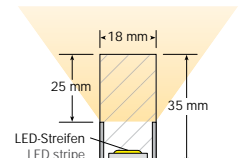

LED-Streifen
LED stripe
Bande LED
Acryl Vollmaterial
Acrylic solid material
Entièrement en acrylique